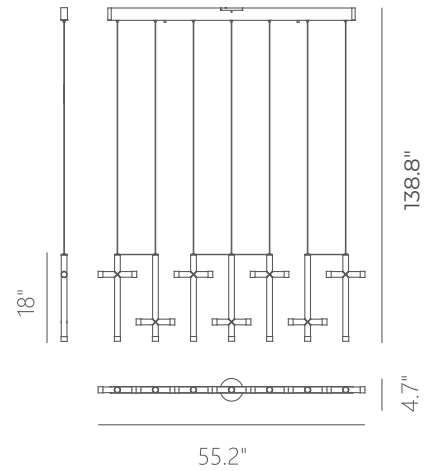

PP020212-SDG

SEESAW

Materials: Steel, Aluminum
Color Temp.: 3000K
Optical Lens: Acrylic
CRI (Ra): ≥90
Finish: SDG - Satin Dark Gray
LED Rated Life: ≈50,000 Hours
Dimming: 100% - 10%

PP020212
Wattage: 50W (7-light)
Voltage: 100~130V
Total Lumens: 4410
Delivered Lumens: 1914