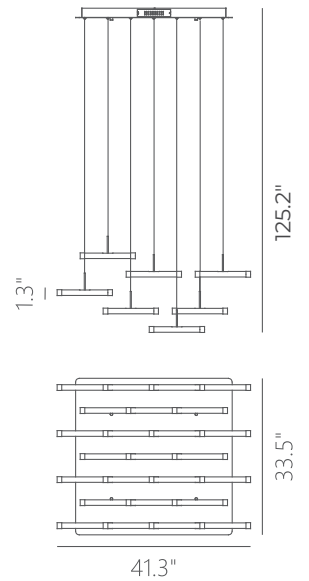

PP020236-SDG

PP020236-BC

SEESAW

Material:

Steel, Aluminum

Optical Lens:

Acrylic

Finishes:

100% - 10%

PP020236

Wattage:

125W

Voltage:

100~130V

Total Lumens:

9960