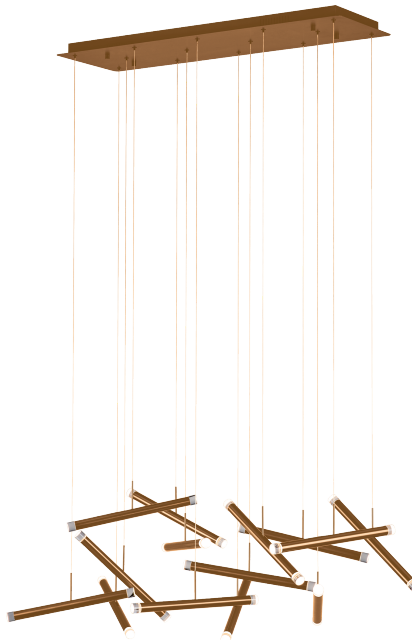

PP020238-SDG

PP020238-BC

# SEESAW

**Material:**

Steel, Aluminum

**Optical Lens:**

Acrylic

**Finishes:**

BC - Brushed Champagne  
SDG - Satin Dark Gray

**Color Temp.:**