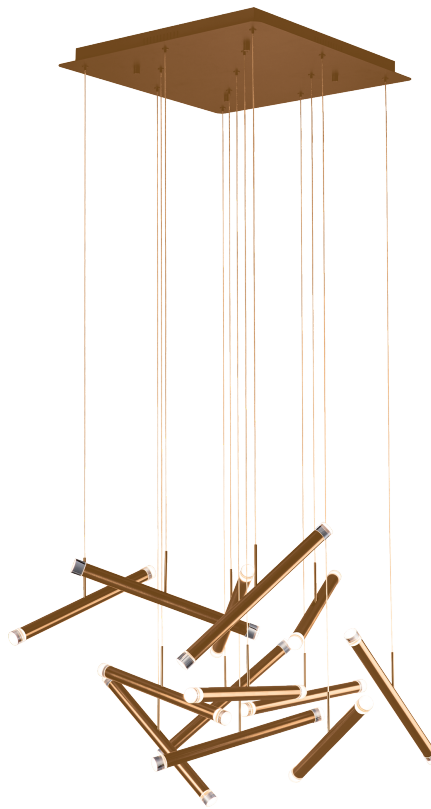

PP020237-SDG

PP020237-BC

## SEESAW

**Material:**

Steel, Aluminum

**Optical Lens:**

Acrylic

**Finishes:**

BC - Brushed Champagne  
SDG - Satin Dark Gray

**Color Temp.:**

Dimmable with ELV or TRIAC Dimmer (Not Included)