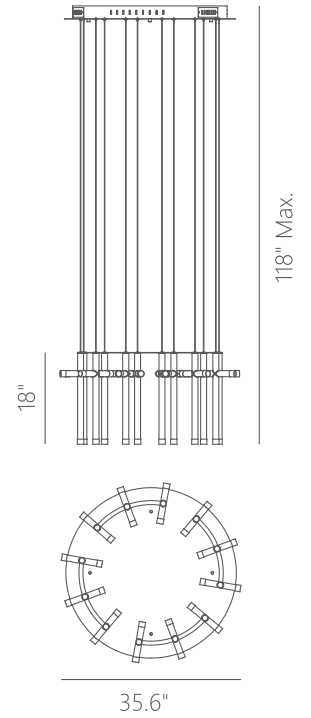

PP020213-SDG

SEESAW

Materials: Steel, Aluminum	Color Temp.: 3000K
Optical Lens: Acrylic	CRI (Ra): ≥90
Finish: SDG - Satin Dark Gray	LED Rated Life: ≈50,000 Hours
	Dimming: 100% - 10%

Dimmable with ELV or TRIAC Dimmer (Not Included)

	PP020213
Wattage:	84W (20-light)
Voltage:	100~130V
Total Lumens:	7560
Delivered Lumens:	3281