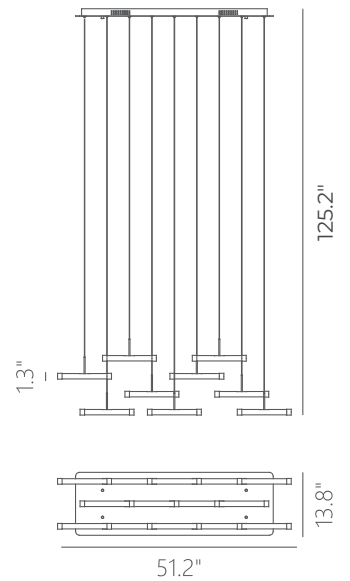

PP020238-SDG

PP020238-BC

SEESAW

Material:

Steel, Aluminum

Optical Lens:

Acrylic

Finishes:

BC - Brushed Champagne
SDG - Satin Dark Gray

Color Temp.:

3000K

CRI (Ra):

≥90

LED Rated Life:

≈50,000 Hours

Dimming:

100% - 10%

PP020238

Wattage:

70W

Voltage:

100~130V

Total Lumens:

5880