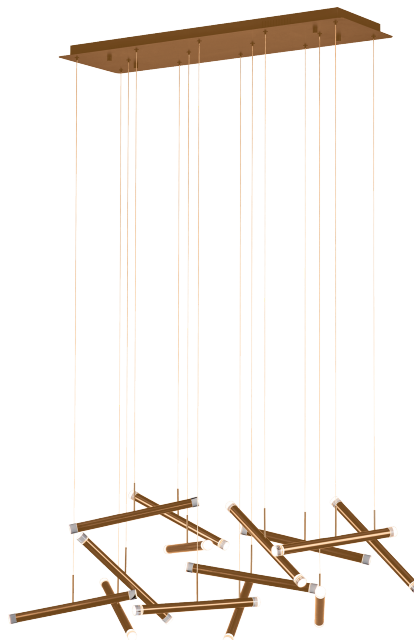

PP020238-SDG

PP020238-BC

SEESAW

Material:

Steel, Aluminum

Optical Lens:

Acrylic

Finishes:

BC - Brushed Champagne
SDG - Satin Dark Gray

Color Temp.:

3000K

CRI (Ra):

≥90

LED Rated Life:

≈50,000 Hours

Dimming:

Delivered Lumens:

2552

Dimmable with ELV or TRIAC Dimmer (Not Included)