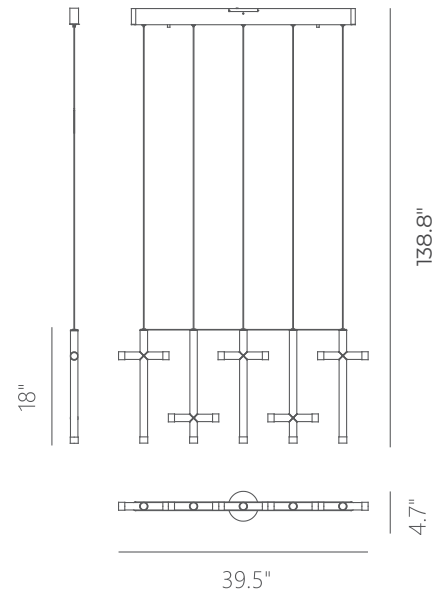

PP020211-SDG

SEESAW

Materials: Steel, Aluminum
Color Temp.: 3000K
Optical Lens: Acrylic
CRI (Ra): ≥90
Finish: SDG - Satin Dark Gray
LED Rated Life: ≈50,000 Hours
Dimming: 100% - 10%

PP020211
Wattage: 35W (5-light)
Voltage: 100~130V
Total Lumens: 3150
Delivered Lumens: 1367