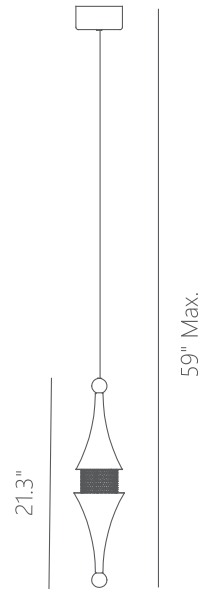

PP121136-BMB/BC

21.3"

59" Max.

5.1"

## CHESS

**Material:**  
Aluminum

**Diffuser:**  
Acrylic

**Finishes:**  
BC -Brushed Champagne  
BMB - Brushed Matte Black

**Color Temp.:**  
3000K

**CRI (Ra):**  
≥90

**LED Rated Life:**  
≈50,000 Hours

**Dimming:**  
100% - 10%

<b>Wattage:</b>	7.5W
<b>Voltage:</b>	100~130V
<b>Total Lumens:</b>	600
<b>Delivered Lumens:</b>	128

**PP121136**

Dimmable with ELV or TRIAC Dimmer (Not Included)