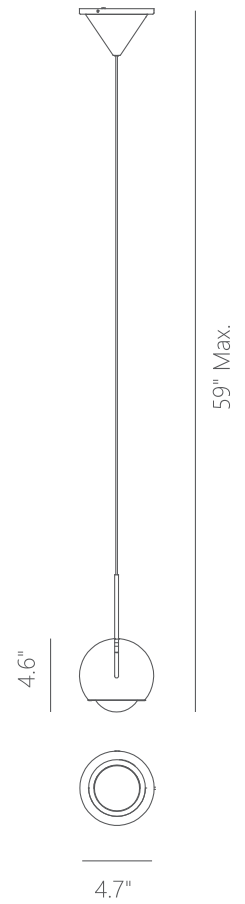

PP121373-CM

SECRET

Material:
Steel

Optical Lens:
Glass

Finish:
CM - Chrome

Color Temp.:
3000K

CRI (Ra):
≥90

LED Rated Life:
≈50,000 Hours

Dimming:
100% - 10%

PP121373

Wattage:	7W
Voltage:	100~130V
Total Lumens:	700
Delivered Lumens:	245

Dimmable with ELV or TRIAC Dimmer (Not Included)