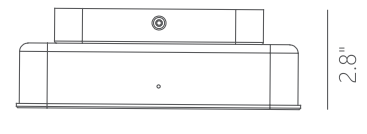

PC111080-SDG

PC111080-MH

PC111080-DT

PAN

Material:
Aluminum

Decorative Difusser:
Acrylic

Finishes:
DT - Deep Taupe
MH - Matte White
SDG - Satin Dark Gray

Finish Details:
Brushed Champagne