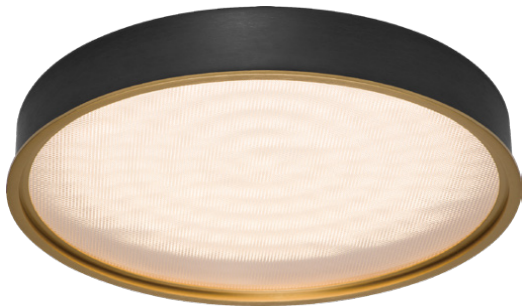

PC111071-MH

PC111071-DT

PC111071-SDG

# PAN

**Material:**  
Aluminum

**Decorative Difusser:**  
Acrylic

**Finishes:**  
DT - Deep Taupe  
MH - Matte White  
SDG - Satin Dark Gray

**Finish Details:**  
Brushed Champagne

**Color Temp.:**  
3000K

**CRI (Ra):**  
≥90

**LED Rated Life:**  
≈50,000 Hours

**Dimming:**  
100% - 10%