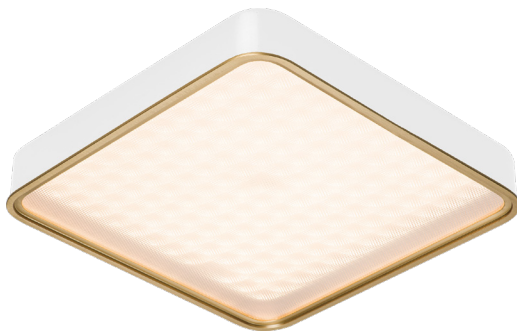

PCI11081-DT

PCI11081-SDG

PCI11081-MH

# PAN

**Material:**  
Aluminum

**Decorative Difusser:**  
Acrylic

**Finishes:**  
DT - Deep Taupe  
MH - Matte White  
SDG - Satin Dark Gray

**Finish Details:**  
Brushed Champagne

**Color Temp.:**  
3000K