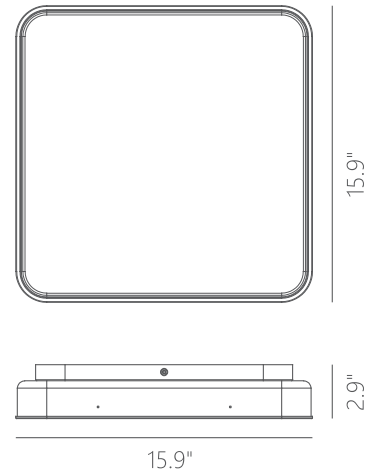

PC111082-DT

PC111082-SDG

PC111082-MH

PAN

Material:
Aluminum

Decorative Difusser:
Acrylic

Finishes:
DT - Deep Taupe
MH - Matte White
SDG - Satin Dark Gray

Finish Details:
Brushed Champagne

Color Temp.:
3000K

CRI (Ra):
≥90

LED Rated Life:
≈50,000 Hours

Dimming:
100% - 10%

	PC111082
Wattage:	30W
Voltage:	100~130V
Total Lumens:	2730
Delivered Lumens:	1521

Dimmable with ELV or TRIAC Dimmer (Not Included)