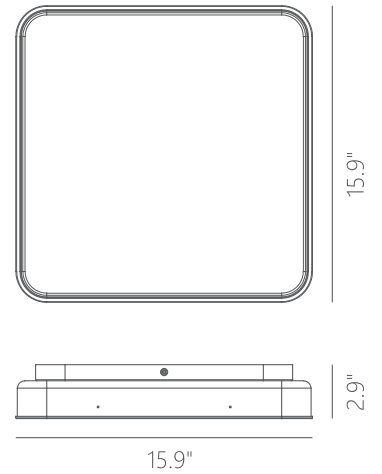

PC111082-DT

PC111082-SDG

PC111082-MH

PAN

Material:
Aluminum

Decorative Difusser:
Acrylic

Finishes:
DT - Deep Taupe
MH - Matte White
SDG - Satin Dark Gray

Finish Details:
Brushed Champagne

Color Temp.:
3000K

CRI (Ra):
≥90

LED Rated Life:
≈50,000 Hours

Dimming:
100% - 10%

	PC111082
Wattage:	30W
Voltage:	100~130V
Total Lumens:	2730
Delivered Lumens:	1521

Dimmable with ELV or TRIAC Dimmer (Not Included)