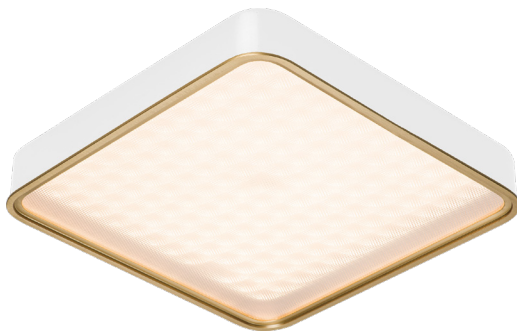

PCI11081-DT

PCI11081-SDG

PCI11081-MH

PAN

Material:
Aluminum

Decorative Difusser:
Acrylic

Finishes:
DT - Deep Taupe
MH - Matte White
SDG - Satin Dark Gray

Finish Details:
Brushed Champagne

Dimmable with ELV or TRIAC Dimmer (Not Included)