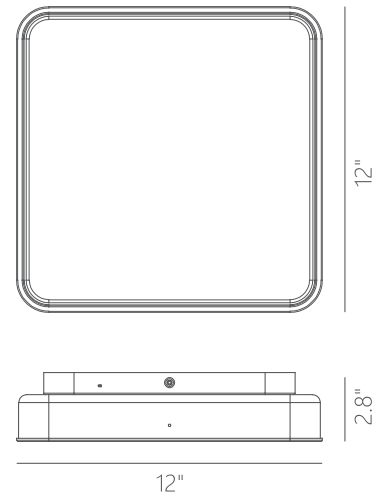

PCI11081-DT

PCI11081-SDG

PCI11081-MH

PAN

Material:
Aluminum

Decorative Difusser:
Acrylic

Finishes:
DT - Deep Taupe
MH - Matte White
SDG - Satin Dark Gray

Finish Details:
Brushed Champagne