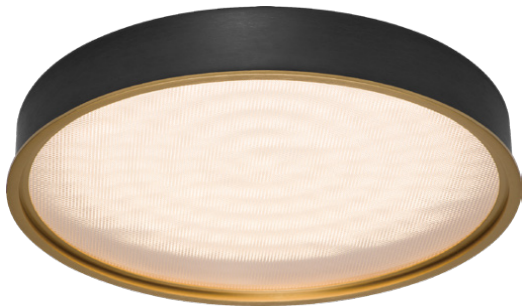

PC111071-MH

PC111071-DT

PC111071-SDG

PAN

Material:
Aluminum

Decorative Difusser:
Acrylic

Finishes:
DT - Deep Taupe
MH - Matte White
SDG - Satin Dark Gray

Finish Details:
Brushed Champagne

Color Temp.:
3000K

CRI (Ra):
≥90

LED Rated Life:
≈50,000 Hours

Dimming:
100% - 10%

PC111071

Wattage:	25W
Voltage:	100~130V
Total Lumens:	2520
Delivered Lumens:	1430

Dimmable with ELV or TRIAC Dimmer (Not Included)