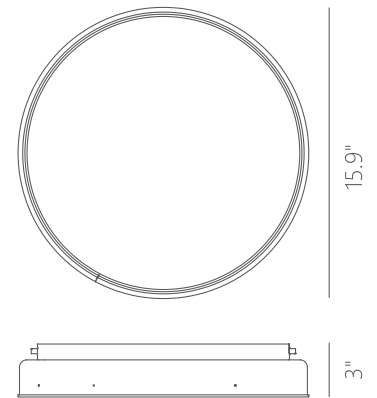

PC111071-MH

PC111071-DT

PC111071-SDG

PAN

Material:
Aluminum

Decorative Difusser:
Acrylic

Finishes:
DT - Deep Taupe
MH - Matte White
SDG - Satin Dark Gray

Finish Details:
Brushed Champagne

Color Temp.:
3000K

CRI (Ra):
≥90

LED Rated Life:
≈50,000 Hours

Dimming:
100% - 10%

PC111071

Wattage:	25W
Voltage:	100~130V
Total Lumens:	2520
Delivered Lumens:	1430

Dimmable with ELV or TRIAC Dimmer (Not Included)