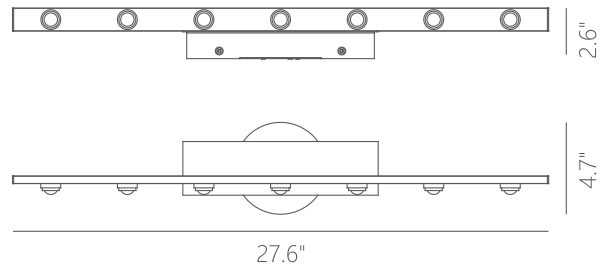

PW030029-MH

PW030029-SDG

PW030029-BG

PW030029-AL

LEONARDO

Material:
Aluminum

Optical Lens:
Acrylic

Finishes:
AL - Brushed Aluminum
BC - Brushed Champagne
MH - Matte White
SDG - Satin Dark Gray

Delivered Lumens: 507

Can be mounted upwards or downwards
Dimmable with ELV or TRIAC Dimmer (Not Included)