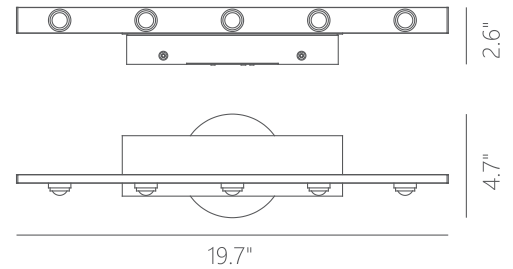

PW030029-AL

LEONARDO

Material:
Aluminum

Optical Lens:
Acrylic

Finishes:
AL - Brushed Aluminum
BC - Brushed Champagne
MH - Matte White
SDG - Satin Dark Gray

Color Temp.:
3000K

CRI (Ra):
≥90

LED Rated Life:
≈50,000 Hours

Dimming:
100% - 10%

PW030027

Wattage: 6.5W

Voltage: 100~130V

Total Lumens: 520

Delivered Lumens: 361

Can be mounted upwards or downwards
Dimmable with ELV or TRIAC Dimmer (Not Included)