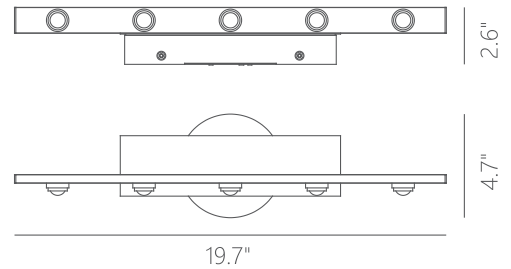

PW030029-AL

LEONARDO

Material:

Aluminum

Optical Lens:

Acrylic

Finishes:

AL - Brushed Aluminum
BC - Brushed Champagne
MH - Matte White
SDG - Satin Dark Gray

Color Temp.:

3000K

CRI (Ra):

≥90

LED Rated Life:

≈50,000 Hours

Dimming:

100% - 10%

PW030027

Wattage:

6.5W

Voltage:

100~130V

Total Lumens:

520

Delivered Lumens:

361

Can be mounted upwards or downwards
Dimmable with ELV or TRIAC Dimmer (Not Included)