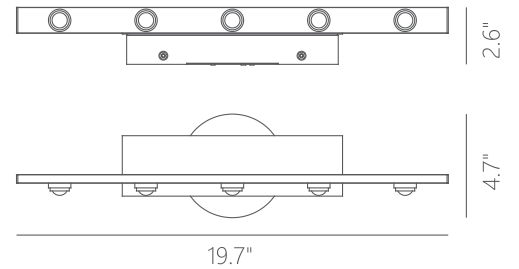

PW030029-AL

LEONARDO

Material:

Aluminum

Optical Lens:

Acrylic

Finishes:

AL - Brushed Aluminum
BC - Brushed Champagne
MH - Matte White
SDG - Satin Dark Gray

Color Temp.:

3000K

CRI (Ra):

≥90

LED Rated Life:

≈50,000 Hours

Dimming:

100% - 10%

PW030027

Wattage:

6.5W

Voltage:

100~130V

Total Lumens:

520

Delivered Lumens:

361

Can be mounted upwards or downwards
Dimmable with ELV or TRIAC Dimmer (Not Included)