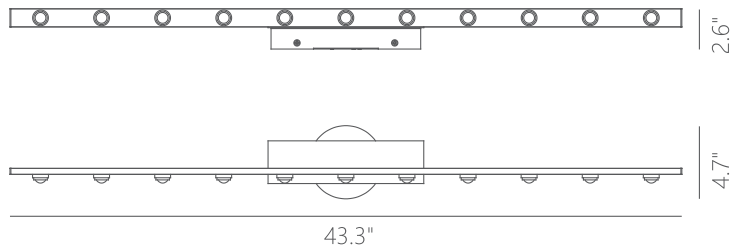

PW030029-SDG

PW030029-MH

PW030029-BG

PW030029-AL

LEONARDO

Material:
Aluminum

Optical Lens:
Acrylic

Finishes:
AL - Brushed Aluminum
BC - Brushed Champagne
MH - Matte White
SDG - Satin Dark Gray

Color Temp.:
3000K

CRI (Ra):
≥90

LED Rated Life:
≈50,000 Hours

Dimming:
100% - 10%

PW030029

Wattage: 14.5W
Voltage: 100~130V
Total Lumens: 1150
Delivered Lumens: 798

Can be mounted upwards or downwards
Dimmable with ELV or TRIAC Dimmer (Not Included)