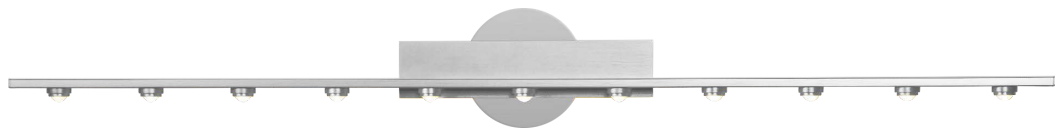

PW030029-SDG

PW030029-MH

PW030029-BG

PW030029-AL

LEONARDO

Material:
Aluminum

Optical Lens:
Acrylic

Finishes:
AL - Brushed Aluminum
BC - Brushed Champagne
MH - Matte White
SDG - Satin Dark Gray

Color Temp.:
3000K

CRI (Ra):
≥90

LED Rated Life:
≈50,000 Hours

Dimming:
100% - 10%

PW030029

Wattage: 14.5W
Voltage: 100~130V
Total Lumens: 1150
Delivered Lumens: 798

Can be mounted upwards or downwards
Dimmable with ELV or TRIAC Dimmer (Not Included)