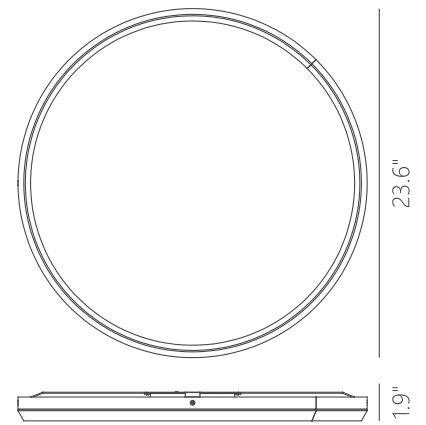

PC111150-BC

PC1111250-SDG

PC111150-MH

PC111150-SN

SKYLIGHT

Material:
Aluminum

Diffuser:
Acrylic

Finishes:
BC - Brushed Champagne
MH - Matte White
SDG - Satin Dark Gray
SN - Satin Nickel