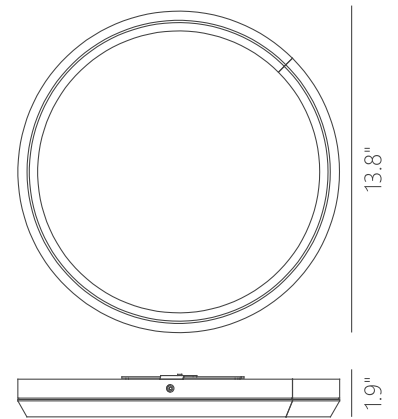

PC111122-BC

PC111122-SDG

PC111122-MH

PC111122-SN

SKYLIGHT

Material:
Aluminum

Diffuser:
Acrylic

Finishes:
BC - Brushed Champagne
MH - Matte White
SDG - Satin Dark Gray
SN - Satin Nickel