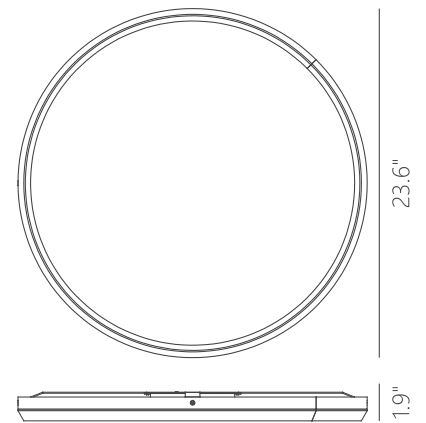

PC111150-BC

PC1111250-SDG

PC111150-MH

PC111150-SN

SKYLIGHT

Material:
Aluminum

Diffuser:
Acrylic

Finishes:
BC - Brushed Champagne
MH - Matte White
SDG - Satin Dark Gray
SN - Satin Nickel