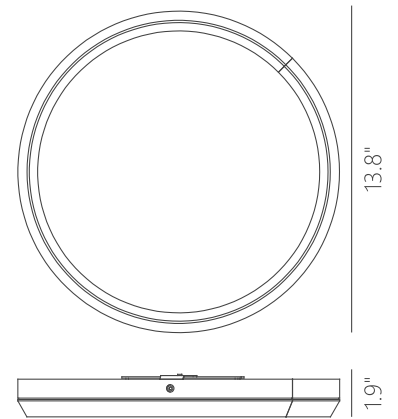

PC111122-BC

PC111122-SDG

PC111122-MH

PC111122-SN

SKYLIGHT

Material:
Aluminum

Color Temp.:
3000K

Diffuser:
Acrylic