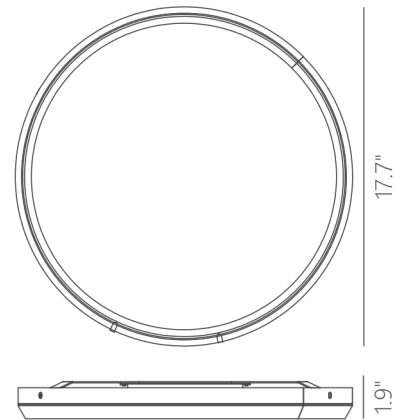

PC111123-BC

PC111123-SDG

PC111123-MH

PC111123-SN

SKYLIGHT

Material:
Aluminum

Diffuser:
Acrylic

Finishes:
BC - Brushed Champagne
MH - Matte White
SDG - Satin Dark Gray
SN - Satin Nickel