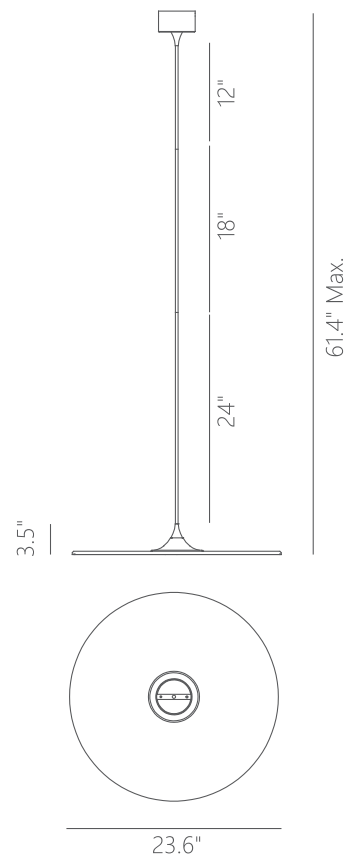

PP120302-SDG

PP120302-DT

Add-ons to Change Height of The Light

LEJA

Material:
Aluminum

Diffuser:
Polystyrene

Finishes:
DT - Deep Taupe
SDG - Satin Dark Gray

Color Temp.:
3000K

CRI (Ra):
≥90

LED Rated Life:
≈50,000 Hours

Dimming:
100% - 10%

PP120303

Wattage: 48W
Voltage: 100~130V
Total Lumens: 4320
Delivered Lumens: 1871

Dimmable with ELV or TRIAC Dimmer (Not Included)