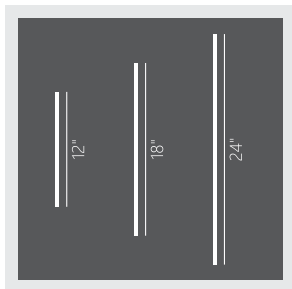

PP120302-SDG

PP120302-DT

Add-ons to Change Height of The Light

LEJA

Material:
Aluminum

Diffuser:
Polystyrene

Finishes:
DT - Deep Taupe
SDG - Satin Dark Gray

Color Temp.:
3000K

CRI (Ra):
≥90

LED Rated Life:
≈50,000 Hours

Dimming:
100% - 10%

PP120303

Wattage: 48W
Voltage: 100~130V
Total Lumens: 4320
Delivered Lumens: 1871

Dimmable with ELV or TRIAC Dimmer (Not Included)