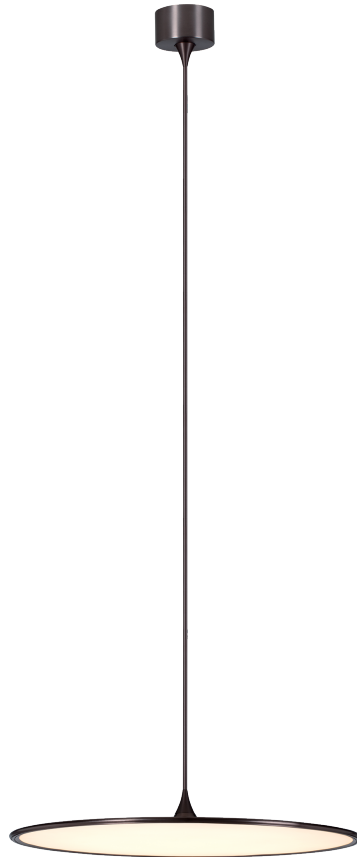

PP120302-SDG

PP120302-DT

Add-ons to Change Height of The Light

LEJA

Material:
Aluminum

Diffuser:
Polystyrene

Finishes:
DT - Deep Taupe
SDG - Satin Dark Gray

Color Temp.:
3000K

CRI (Ra):
≥90

LED Rated Life:
≈50,000 Hours

Dimming:
100% - 10%

PP120303

Wattage: 48W
Voltage: 100~130V
Total Lumens: 4320
Delivered Lumens: 1871

Dimmable with ELV or TRIAC Dimmer (Not Included)