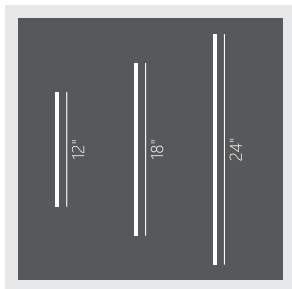

PP120302-SDG

PP120302-DT

Add-ons to Change Height of The Light

LEJA

Material:
Aluminum

Diffuser:
Polystyrene

Finishes:
DT - Deep Taupe
SDG - Satin Dark Gray

Color Temp.:
3000K

CRI (Ra):
≥90

LED Rated Life:
≈50,000 Hours

Dimming:
100% - 10%

PP120303

Wattage:	48W
Voltage:	100~130V
Total Lumens:	4320
Delivered Lumens:	1871

Dimmable with ELV or TRIAC Dimmer (Not Included)