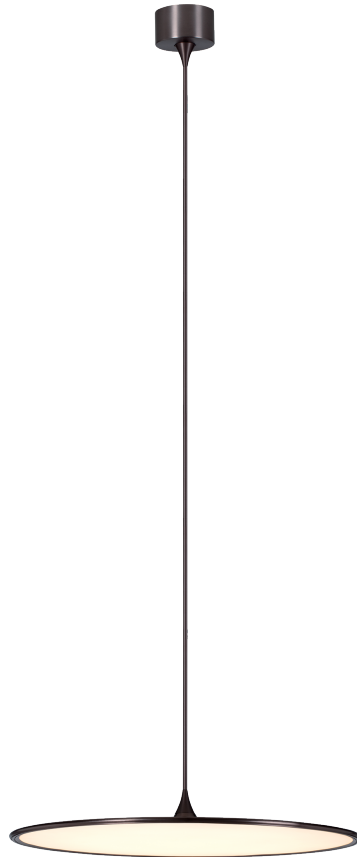

PP120302-SDG

PP120302-DT

Add-ons to Change Height of The Light

LEJA

Material:
Aluminum

Diffuser:
Polystyrene

Finishes:
DT - Deep Taupe
SDG - Satin Dark Gray

Color Temp.:
3000K

CRI (Ra):
≥90

LED Rated Life:
≈50,000 Hours

Dimming:
100% - 10%

PP120303

Wattage:	48W
Voltage:	100~130V
Total Lumens:	4320
Delivered Lumens:	1871

Dimmable with ELV or TRIAC Dimmer (Not Included)