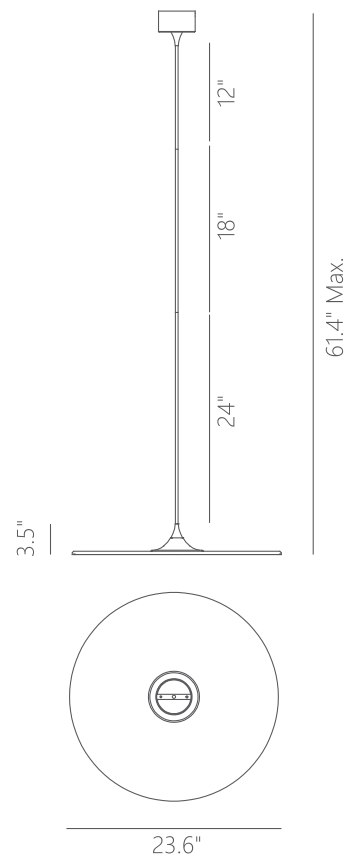

PP120302-SDG

PP120302-DT

Add-ons to Change Height of The Light

LEJA

Material:
Aluminum

Diffuser:
Polystyrene

Finishes:
DT - Deep Taupe
SDG - Satin Dark Gray

Color Temp.:
3000K

CRI (Ra):
≥90

LED Rated Life:
≈50,000 Hours

Dimming:
100% - 10%

PP120303

Wattage:	48W
Voltage:	100~130V
Total Lumens:	4320
Delivered Lumens:	1871

Dimmable with ELV or TRIAC Dimmer (Not Included)