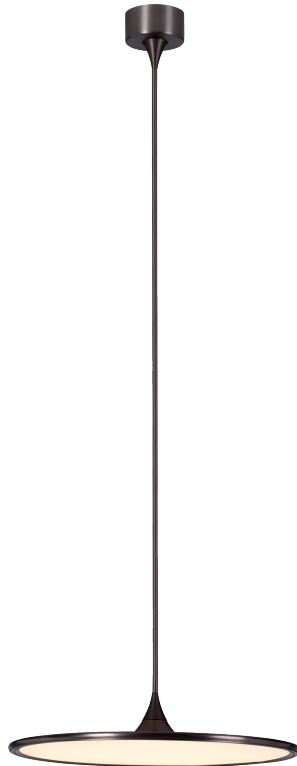

PP120302-SDG

PP120302-DT

Add-ons to Change Height of The Light

## LEJA

**Material:**  
Aluminum

**Diffuser:**  
Polystyrene

**Finishes:**  
DT - Deep Taupe  
SDG - Satin Dark Gray

**Color Temp.:**  
3000K

**CRI (Ra):**  
≥90

**LED Rated Life:**  
≈50,000 Hours

**Dimming:**  
100% - 10%

### PP120302

<b>Wattage:</b>	29W
<b>Voltage:</b>	100~130V
<b>Total Lumens:</b>	2430
<b>Delivered Lumens:</b>	1052

Dimmable with ELV or TRIAC Dimmer (Not Included)