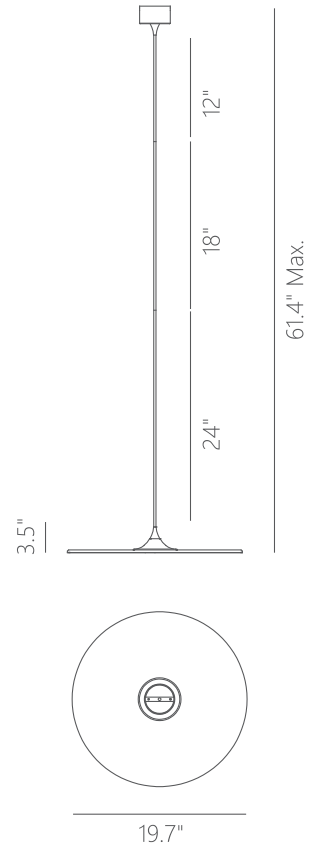

PP120302-SDG

PP120302-DT

Add-ons to Change Height of The Light

## LEJA

**Material:**  
Aluminum

**Diffuser:**  
Polystyrene

**Finishes:**  
DT - Deep Taupe  
SDG - Satin Dark Gray

**Color Temp.:**  
3000K

**CRI (Ra):**  
≥90

**LED Rated Life:**  
≈50,000 Hours

**Dimming:**  
100% - 10%

### PP120302

<b>Wattage:</b>	29W
<b>Voltage:</b>	100~130V
<b>Total Lumens:</b>	2430
<b>Delivered Lumens:</b>	1052

Dimmable with ELV or TRIAC Dimmer (Not Included)