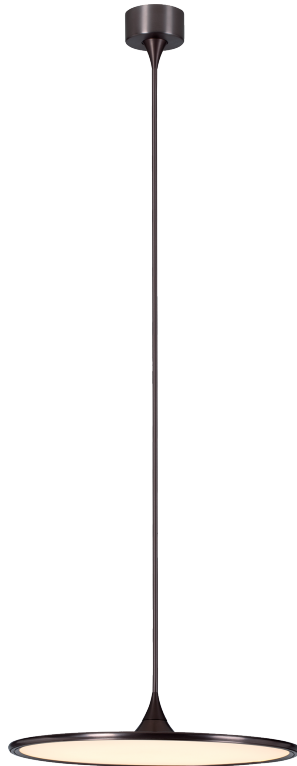

PP120302-SDG

PP120302-DT

Add-ons to Change Height of The Light

LEJA

Material:
Aluminum

Diffuser:
Polystyrene

Finishes:
DT - Deep Taupe
SDG - Satin Dark Gray

Color Temp.:
3000K

CRI (Ra):
≥90

LED Rated Life:
≈50,000 Hours

Dimming:
100% - 10%

PP120302

Wattage:	29W
Voltage:	100~130V
Total Lumens:	2430
Delivered Lumens:	1052

Dimmable with ELV or TRIAC Dimmer (Not Included)