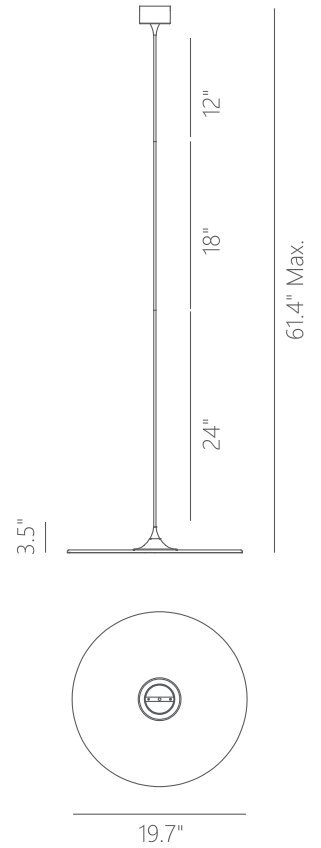

PP120302-SDG

PP120302-DT

Add-ons to Change Height of The Light

LEJA

Material:
Aluminum

Diffuser:
Polystyrene

Finishes:
DT - Deep Taupe
SDG - Satin Dark Gray

Color Temp.:
3000K

CRI (Ra):
≥90

LED Rated Life:
≈50,000 Hours

Dimming:
100% - 10%

PP120302

Wattage:	29W
Voltage:	100~130V
Total Lumens:	2430
Delivered Lumens:	1052

Dimmable with ELV or TRIAC Dimmer (Not Included)