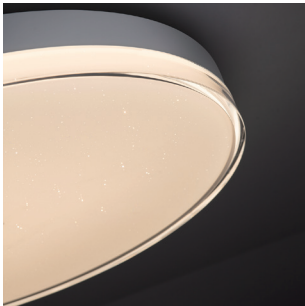

PC111310-MH **NEW**

ELIO

DETAILS

Material:	Color Temp.:	3000K
Steel	CRI (Ra):	≥90
Lamp Shade:	LED Rated Life:	≈50,000 Hours
Acrylic	Dimming:	100%-10%
Finishing:		
Painting		

Dimmable with ELV or TRIAC Dimmer (Not Included)

ITEM NO.	PC111310
Wattage:	44W
Voltage:	100-120V
Size:	15.7"Dia. x 3.4"H
Total Lumens:	3780
Delivered Lumens:	2150