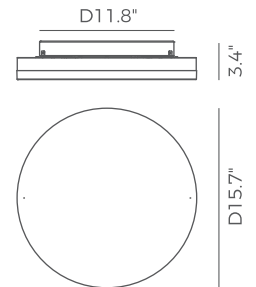

ELIO

DETAILS

Material:	Color Temp.:	3000K
Steel	CRI (Ra):	≥90
Lamp Shade:	LED Rated Life:	≈50,000 Hours
Acrylic	Dimming:	100%-10%
Finishing:		
Painting		

Dimmable with ELV or TRIAC Dimmer (Not Included)

ITEM NO.	PC111310
Wattage:	44W
Voltage:	100-120V
Size:	15.7"Dia. x 3.4"H
Total Lumens:	3780
Delivered Lumens:	2150