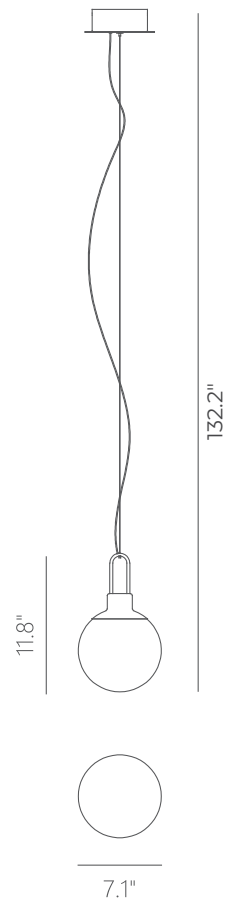

PP121362-SDG/CG

ESSENCE

Materials: Aluminum, Steel, Glass	Color Temp.: 3000K
Lamp Shades: CG - Crackle Glass	CRI (Ra): ≥90
Finish: SDG - Satin Dark Gray	LED Rated Life: ≈50,000 Hours
Finish Details: Antique Brass	Dimming: 100% - 10%

	PP121362
Wattage:	12W
Voltage:	100~130V
Total Lumens:	840
Delivered Lumens:	324

Dimmable with ELV or TRIAC Dimmer (Not Included)