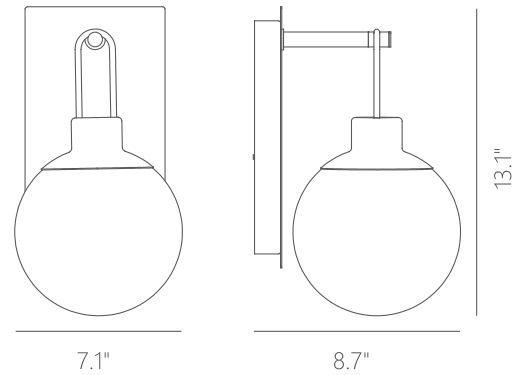

PW131267-SDG/CG

ESSENCE

Materials: Aluminum, Steel, Glass	Color Temp.: 3000K
Lamp Shades: CG - Crackle Glass	CRI (Ra): ≥90
Finish: SDG - Satin Dark Gray	LED Rated Life: ≈50,000 Hours
Finish Details: Antique Brass	Dimming: 100% - 10%

	PW131267
Wattage:	12W
Voltage:	100~130V
Total Lumens:	840
Delivered Lumens:	324

Dimmable with ELV or TRIAC Dimmer (Not Included)