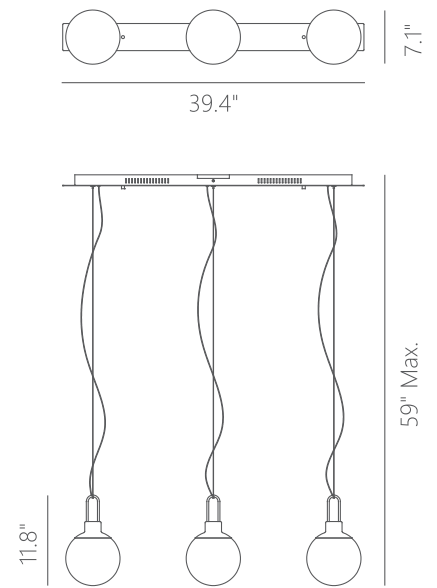

PP121360-SDG/CG

ESSENCE

Materials: Aluminum, Steel, Glass	Color Temp.: 3000K
Lamp Shades: CG - Crackle Glass	CRI (Ra): ≥90
Finish: SDG - Satin Dark Gray	LED Rated Life: ≈50,000 Hours
Finish Details: Antique Brass	Dimming: 100% - 10%

	PP121360
Wattage:	36W
Voltage:	100~130V
Total Lumens:	2520
Delivered Lumens:	973

Dimmable with ELV or TRIAC Dimmer (Not Included)