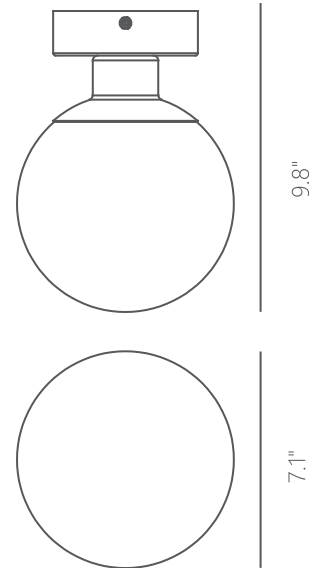

## ESSENCE

<b>Materials:</b> Aluminum, Steel, Glass	<b>Color Temp.:</b> 3000K
<b>Lamp Shades:</b> CG - Crackle Glass	<b>CRI (Ra):</b> ≥90
<b>Finish:</b> SDG - Satin Dark Gray	<b>LED Rated Life:</b> ≈50,000 Hours
<b>Finish Details:</b> Antique Brass	<b>Dimming:</b> 100% - 10%