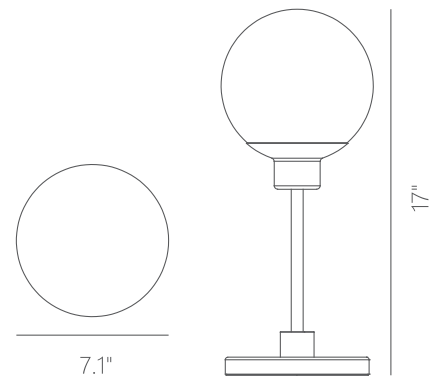

PT140962-SDG/CG

Touch Dimmer

ESSENCE

Materials:
Aluminum, Steel, Glass

Color Temp.:
3000K

Lamp Shades:
CG - Crackle Glass

CRI (Ra):
≥90

Finish:
SDG - Satin Dark Gray

LED Rated Life:
≈50,000 Hours

Finish Details: Antique
Brass

PT140962

Wattage: 7W

Voltage: 100~240V

Total Lumens: 720

Delivered Lumens: 278