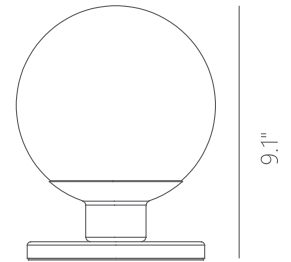

PT140963-SDG/CG

ESSENCE

Materials:
Aluminum, Steel, Glass

Color Temp.:
3000K

Lamp Shades:
CG - Crackle Glass

CRI (Ra):
≥90

Finish:
SDG - Satin Dark Gray

LED Rated Life:
≈50,000 Hours

Finish Details: Antique
Brass

PT140963

Wattage:	7W
Voltage:	100~240V
Total Lumens:	720
Delivered Lumens:	278