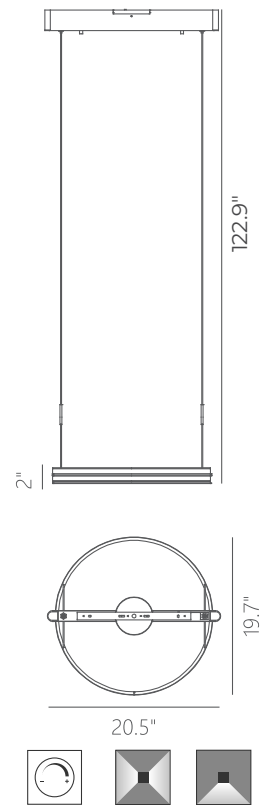

# ATHENA

<b>Material:</b> Aluminum	<b>Color Temp.:</b> 3000K
<b>Illuminating Shade:</b> Acrylic	<b>CRI (Ra):</b> ≥90
<b>Finish:</b> SBB - Satin Brushed Black	<b>LED Rated Life:</b> ≈50,000 Hours
	<b>Dimming:</b> 100% - 10%