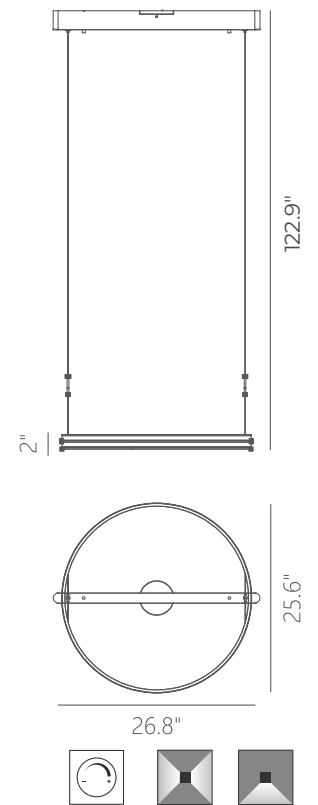

PP020245-SBB

ATHENA

Material: Aluminum	Color Temp.: 3000K
Illuminating Shade: Acrylic	CRI (Ra): ≥90
Finish: SBB - Satin Brushed Black	LED Rated Life: ≈50,000 Hours
	Dimming: 100% - 10%

	PP020245
Wattage:	40W
Voltage:	100~130V
Total Lumens:	3360
Delivered Lumens:	1525