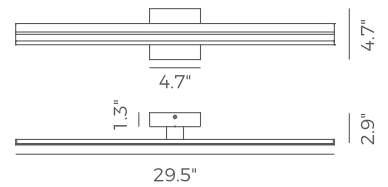

ATHENA

DETAILS

Material:
Aluminum + Steel

Color Temp.: 3000K

Lamp Shade:
Acrylic

CRI (Ra): ≥90

LED Rated Life: ≈50,000 Hours

Finishing:
Anodizing +
Painting

Dimming: 100%-10%

Dimmable with ELV or TRIAC Dimmer (Not Included)

ITEM NO.

PW131523

Wattage:

17W

Voltage:

100-130V

Size:

29.5"L x 2.9"W x 4.7"H

Total Lumens:

840

Delivered Lumens:

590