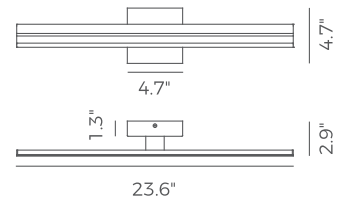

PW131522-SDG **NEW**

ATHENA

DETAILS

Material:
Aluminum + Steel

Color Temp.: 3000K

Lamp Shade:
Acrylic

CRI (Ra): ≥90

LED Rated Life: ≈50,000 Hours

100-130V

Size:

23.6"L x 2.9"W x 4.7"H

Total Lumens:

670

Delivered Lumens:

470