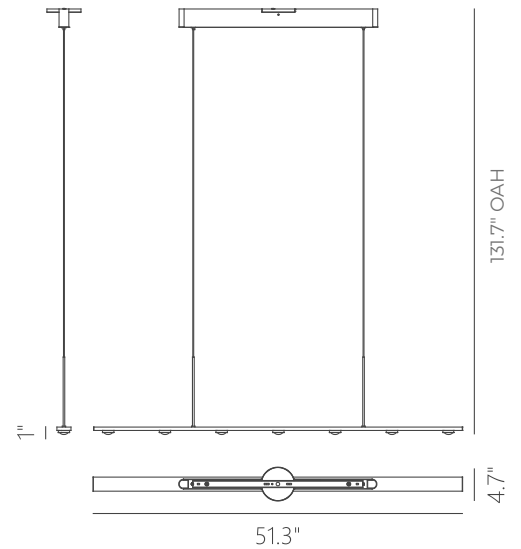

PP121462-SBB

PP121462-MH

PP121462-BC

PP121462-AL

AURORA

Material:
Aluminum

Optical Lens:
Acrylic

Finishes:
AL - Brushed Aluminum
BC - Brushed Champagne
MH - Matte White
SBB - Satin Brushed Black