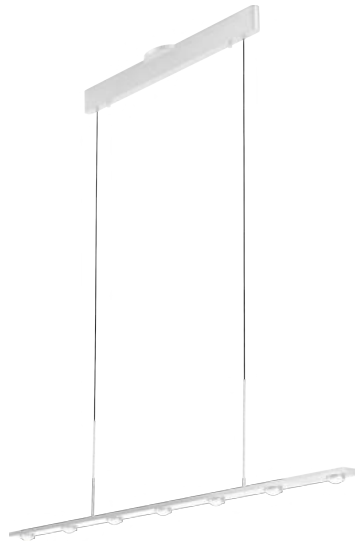

PP121462-SBB

PP121462-MH

PP121462-BC

PP121462-AL

AURORA

Material:
Aluminum

Optical Lens:
Acrylic

Finishes:
AL - Brushed Aluminum
BC - Brushed Champagne
MH - Matte White
SBB - Satin Brushed Black

Color Temp.:
3000K

CRI (Ra):
≥90

LED Rated Life:
≈50,000 Hours

Dimming:
100% - 10%

	PP121462
Wattage:	19W
Voltage:	100~130V
Total Lumens:	1470
Delivered Lumens:	1065

Dimmable with ELV or TRIAC Dimmer (Not Included)