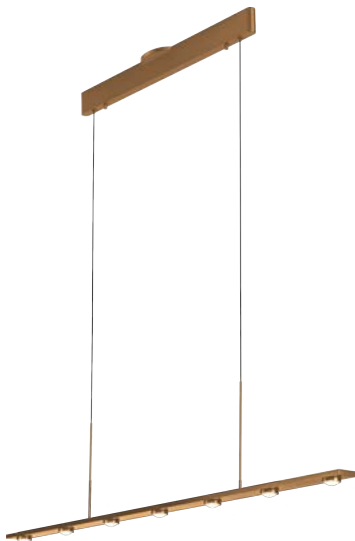

PP121462-SBB

PP121462-MH

PP121462-BC

PP121462-AL

AURORA

Material:
Aluminum

Optical Lens:
Acrylic

Finishes:
AL - Brushed Aluminum
BC - Brushed Champagne
MH - Matte White
SBB - Satin Brushed Black

Color Temp.:
3000K

CRI (Ra):
≥90

LED Rated Life:
≈50,000 Hours

Dimming:
100% - 10%

	PP121462
Wattage:	19W
Voltage:	100~130V
Total Lumens:	1470
Delivered Lumens:	1065

Dimmable with ELV or TRIAC Dimmer (Not Included)