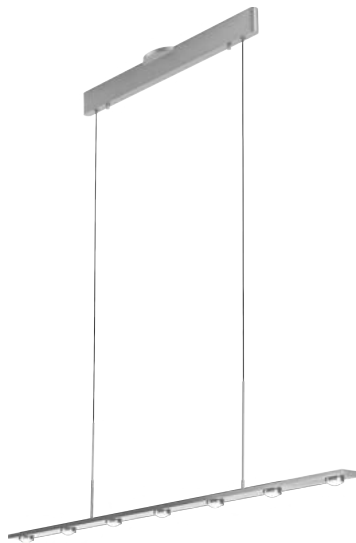

PP121462-SBB

PP121462-MH

PP121462-BC

PP121462-AL

AURORA

Material:
Aluminum

Optical Lens:
Acrylic

Finishes:
AL - Brushed Aluminum
BC - Brushed Champagne
MH - Matte White
SBB - Satin Brushed Black

Color Temp.:
3000K

CRI (Ra):
≥90

LED Rated Life:
≈50,000 Hours

Dimming:
100% - 10%

	PP121462
Wattage:	19W
Voltage:	100~130V
Total Lumens:	1470
Delivered Lumens:	1065

Dimmable with ELV or TRIAC Dimmer (Not Included)