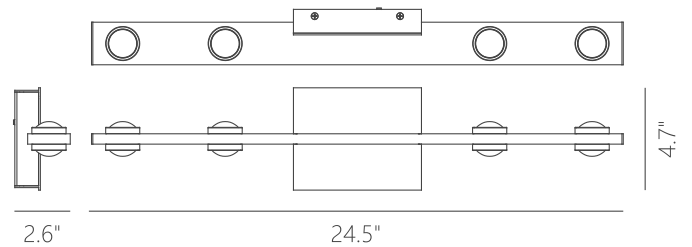

AURORA

Material:
Aluminum

Optical Lens:
Acrylic

Finishes:
AL - Brushed Aluminum
BC - Brushed Champagne
MH - Matte White
SBB - Satin Brushed Black

Color Temp.:
3000K

CRI (Ra):
≥90

LED Rated Life:
≈50,000 Hours

Dimming:
100% - 10%

Wattage:

Voltage:

Total Lumens:

Delivered Lumens:

PW131319

22W

100~130V

1680

1217

Can be mounted in any direction

Dimmable with ELV or TRIAC Dimmer (Not Included)