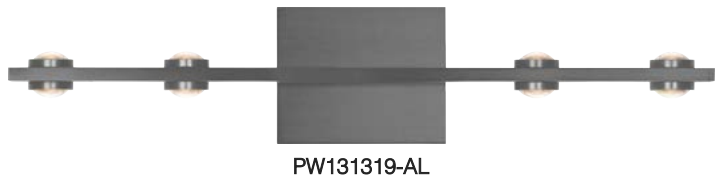

PW131319-MH

PW131319-BC

PW131319-AL

PW131319-SBB

AURORA

Material:
Aluminum

Optical Lens:
Acrylic

Finishes:
AL - Brushed Aluminum
BC - Brushed Champagne
MH - Matte White
SBB - Satin Brushed Black

PW131319

22W

100~130V

1680

1217

Can be mounted in any direction

Dimmable with ELV or TRIAC Dimmer (Not Included)