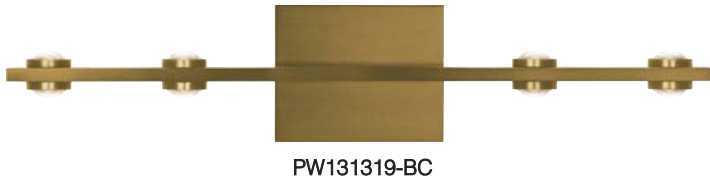

PW131319-MH

PW131319-BC

PW131319-AL

PW131319-SBB

AURORA

Material:
Aluminum

Optical Lens:
Acrylic

Finishes:
AL - Brushed Aluminum
BC - Brushed Champagne
MH - Matte White
SBB - Satin Brushed Black

PW131319

22W

100~130V

1680

1217

Can be mounted in any direction

Dimmable with ELV or TRIAC Dimmer (Not Included)