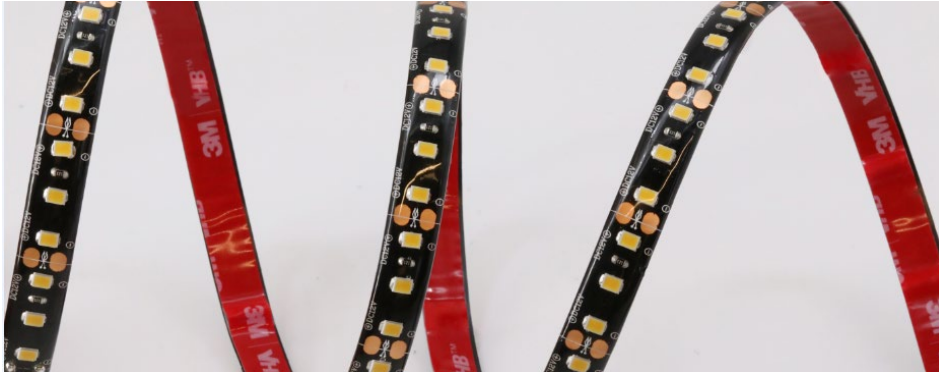

LED | Flexible Strip Light Kit

Project _____ Type _____

Notes _____ Date _____

TECHNICAL SPECIFICATIONS

Watts	14.4W/M	14.4W/M	14.4W/M	7.2W/M	
Lumens	1450lm/M	1500lm/M	1510lm/M	800lm/M	
CCT	3000K	4000K	5000K	3000K	
Size	16.4ft(5M)/Roll, 10mm PCB Width			IP Rating	IP65
Voltage	24V			Materials	Silicone Tubing / PCB
Dimmable	Yes			Finish	Black
Beam Angle	120°			Density	160LED/Meter
CRI	>80			Lifespan	50,000 hours
PF	>0.9				

The Flex Kits are high quality strip lights that are IP65 rated and are safe for outdoor use. Being cuttable every 2 ½ inches, these kits are perfect for almost any application. 5 year warranty!

OVERVIEW

Applications: Indoor/Outdoor (IP65)

Dimmable: Yes

LED Type: SMD2835

Lifespan: 50,000 hours

Warranty: 5 years

FEATURES

Optional Accessories:

- See Accessories Page

Mount Options Included:

- 3M Tape Mount
- Silicone Bracket Clips

Cuttable Every 2 ½ Inches

Available in 3 Color Temperatures (CCT)

LED | Flexible Strip Light Kit

Project _____ Type _____

Notes _____ Date _____