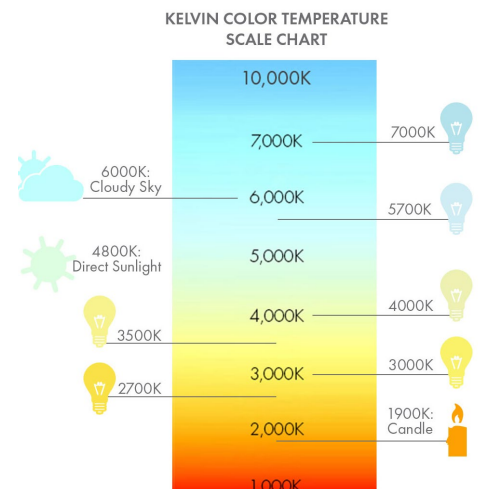

Cuttable Every 2 ½ Inches

Available in 3 Color Temperatures (CCT)