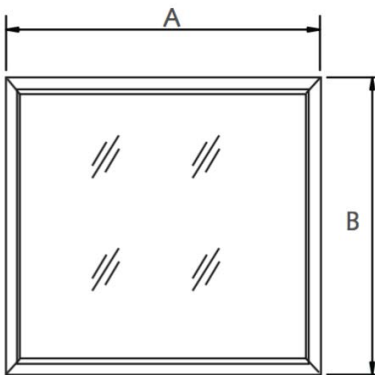

## Technical Specifications

Size:	2x2: 23.7" L x 23.7" W x 0.4" H 2x4: 23.7" L x 47.8" W x 0.4" H
Watts:	40W   50W
Lumen:	4,200lm   5,250lm
Adjustable CCT:	3000K + 4000K + 5000K
Voltage:	AC100-277V
Dimmable:	0-10V
Beam Angle:	110°
CRI:	>80
PF:	>0.9
IP Rate:	IP20
Materials:	PMMA, Aluminum
Housing Color:	White
Lifespan:	50,000 hours

## Dimensions