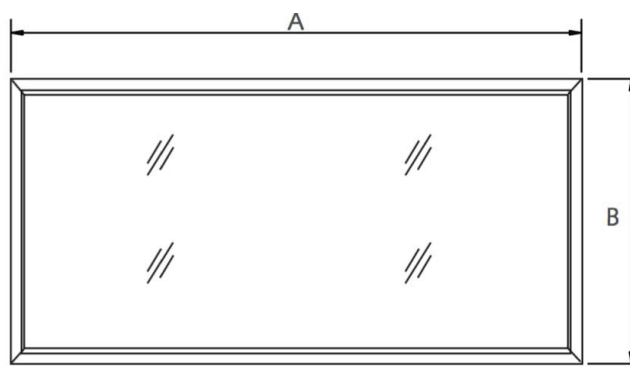

## Technical Specifications

Size:	2x2: 23.7" L x 23.7" W x 0.4" H 2x4: 23.7" L x 47.8" W x 0.4" H
Watts:	40W   50W
Lumen:	4,200lm   5,250lm
Adjustable CCT:	3000K + 4000K + 5000K
Voltage:	AC100-277V
Dimmable:	0-10V
Beam Angle:	110°
CRI:	>80
PF:	>0.9
IP Rate:	IP20
Materials:	PMMA, Aluminum
Housing Color:	White
Lifespan:	50,000 hours

## Dimensions