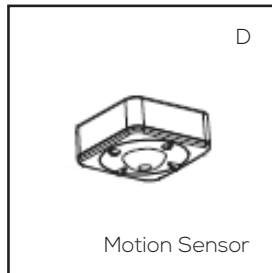

ORDER FORM

Custom housing colors available upon request.

Custom Model Assembly

Fixture	CCT (K)	Watts (W)	Beam Angle	Voltage	Mounting	Accessories
☐ LA01C	☐ 3/4/5	☐ 20 ☐ 20-40 ☐ 50-70	☐ 130°	☒ A 100-277V ☐ B 200-480V	☐ Wire & Brackets ☐ C J-Box Plate	☐ D DC Motion Sensor ☐ E Emergency Backup

SES-LA01C-3/4/5-20-130-A-C-E

EXAMPLE MODEL NUMBER

_____ QUANTITY

SES-LA01C-

MODEL NUMBER

_____ QUANTITY

ACCESSORIES

COMMON STOCK MODELS

Item Code	Model Number	Item Code	Model Number
11119	SES-LA01C-20-3/4/5K	13030	Motion Sensor
11120	SES-LA01C-40/30/20-3/4/5K	13031	Backup Driver
11121	SES-LA01C-70/60/50-3/4/5K		

*Surge protector included

ENERGY & PERFORMANCE DATA

Watts	Size	Lens	Voltage	Lumens	Lumens Per Watt
20W	24" (L) x 2.9" (H) x 3.2" (D)	Frosted	AC100-277V (50/60Hz)	2,500 lm	125 lm/W
20-40W	48" (L) x 2.9" (H) x 3.2" (D)	Frosted	AC100-277V (50/60Hz)	2,500-5,200 lm	125-130 lm/W
50-70W	96" (L) x 2.9" (H) x 3.2" (D)	Frosted	AC100-277V (50/60Hz)	6,250-9,300 lm	125-132 lm/W