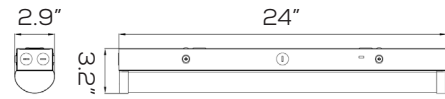

Wiring Instruction

- L:Black
- N:White
- ⊕:Green/Yellow
- +DIM:Purple
- DIM:Grey

DIMENSIONS

20W

20-40W

50-70W

ISOLUX DIAGRAM

40W 3000K