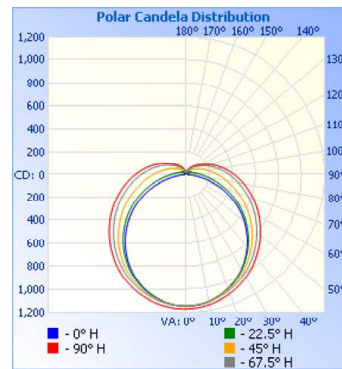

TECHNICAL SPECIFICATIONS

Watts	20W	20-40W	50-70W
Lumens	± 2,500	± 2,500-5,200	± 6,250-9,300
Size	See Diagrams		 3000K + 4000K + 5000K
Voltage	AC100-277V (50/60Hz)		IP Rating IP65 (Water Resistant)
Dimming	0-10V		Materials Aluminum, PC
Beam Angle	130°		Finish White
CRI	>70		Lens Frosted
PF	>0.9		Lifespan 50,000 hours

ENERGY & PERFORMANCE DATA

Watts	Size	Lens	Voltage	Lumens	Lumens Per Watt
20W	24" (L) x 2.9" (H) x 3.2" (D)	Frosted	AC100-277V (50/60Hz)	2,500 lm	125 lm/W
20-40W	48" (L) x 2.9" (H) x 3.2" (D)	Frosted	AC100-277V (50/60Hz)	2,500-5,200 lm	125-130 lm/W
50-70W	96" (L) x 2.9" (H) x 3.2" (D)	Frosted	AC100-277V (50/60Hz)	6,250-9,300 lm	125-132 lm/W

Wiring Instruction

- L:Black
- N:White
- ⊕:Green/Yellow
- +DIM:Purple
- DIM:Grey

DIMENSIONS

20W

20-40W

50-70W

ISOLUX DIAGRAM

40W 3000K

	Center Beam fc	Beam Width
17.0ft	3.96 fc	48.2 ft 123.6 ft
34.0ft	0.99 fc	96.4 ft 247.2 ft
51.0ft	0.44 fc	144.6 ft 370.8 ft
68.0ft	0.25 fc	192.8 ft 494.4 ft
85.0ft	0.16 fc	241.0 ft 618.0 ft
102.0ft	0.11 fc	289.2 ft 741.6 ft