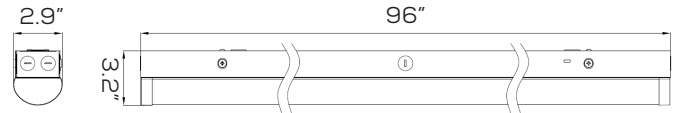

Wiring Instruction

- L:Black
- N:White
- ⊕:Green/Yellow
- +DIM:Purple
- DIM:Grey

DIMENSIONS

20W

20-40W

50-70W

ISOLUX DIAGRAM

40W 3000K