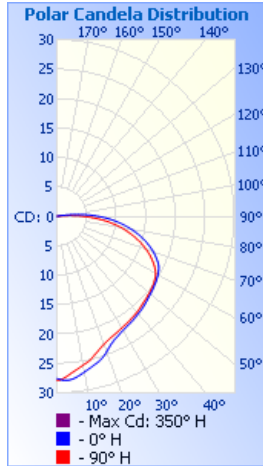

Project: _____ Type: _____

Name: _____ Date: _____

PHOTOMETRICS:

10282

10283

10284

Illuminance at a Distance

	Center Beam fc	Beam Width	
2.5ft	4.38 fc	18.3 ft	18.7 ft
5.0ft	1.10 fc	36.6 ft	37.4 ft
7.5ft	0.49 fc	54.9 ft	56.2 ft
10.0ft	0.27 fc	73.1 ft	74.9 ft
12.5ft	0.18 fc	91.4 ft	93.6 ft
15.0ft	0.12 fc	109.7 ft	112.3 ft

■ Vert. Spread: 149.4°
■ Horiz. Spread: 150.1°

Illuminance at a Distance

	Center Beam fc	Beam Width	
2.5ft	35.1 fc	2.6 ft	2.5 ft
5.0ft	8.77 fc	5.1 ft	5.1 ft
7.5ft	3.90 fc	7.7 ft	7.6 ft
10.0ft	2.19 fc	10.2 ft	10.2 ft
12.5ft	1.40 fc	12.8 ft	12.7 ft
15.0ft	0.97 fc	15.3 ft	15.2 ft

■ Vert. Spread: 54.2°
■ Horiz. Spread: 53.9°

Illuminance at a Distance

	Center Beam fc	Beam Width	
2.5ft	0.21 fc	4.9 ft	2.3 ft
5.0ft	0.05 fc	9.8 ft	4.6 ft
7.5ft	0.02 fc	14.7 ft	6.9 ft
10.0ft	0.01 fc	19.6 ft	9.3 ft
12.5ft	0.01 fc	24.5 ft	11.6 ft
15.0ft	0.01 fc	29.4 ft	13.9 ft