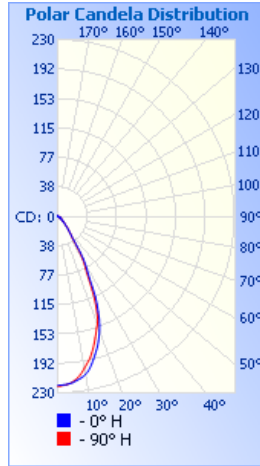

Project: _____ Type: _____

Name: _____ Date: _____

PHOTOMETRICS:

10282

10283

10284

Illuminance at a Distance

	Center Beam fc	Beam Width	
2.5ft	4.38 fc	18.3 ft	18.7 ft
5.0ft	1.10 fc	36.6 ft	37.4 ft
7.5ft	0.49 fc	54.9 ft	56.2 ft
10.0ft	0.27 fc	73.1 ft	74.9 ft
12.5ft	0.18 fc	91.4 ft	93.6 ft
15.0ft	0.12 fc	109.7 ft	112.3 ft

■ Vert. Spread: 149.4°
■ Horiz. Spread: 150.1°

Illuminance at a Distance

	Center Beam fc	Beam Width	
2.5ft	35.1 fc	2.6 ft	2.5 ft
5.0ft	8.77 fc	5.1 ft	5.1 ft
7.5ft	3.90 fc	7.7 ft	7.6 ft
10.0ft	2.19 fc	10.2 ft	10.2 ft
12.5ft	1.40 fc	12.8 ft	12.7 ft
15.0ft	0.97 fc	15.3 ft	15.2 ft

■ Vert. Spread: 54.2°
■ Horiz. Spread: 53.9°

Illuminance at a Distance

	Center Beam fc	Beam Width	
2.5ft	0.21 fc	4.9 ft	2.3 ft
5.0ft	0.05 fc	9.8 ft	4.6 ft
7.5ft	0.02 fc	14.7 ft	6.9 ft
10.0ft	0.01 fc	19.6 ft	9.3 ft
12.5ft	0.01 fc	24.5 ft	11.6 ft
15.0ft	0.01 fc	29.4 ft	13.9 ft