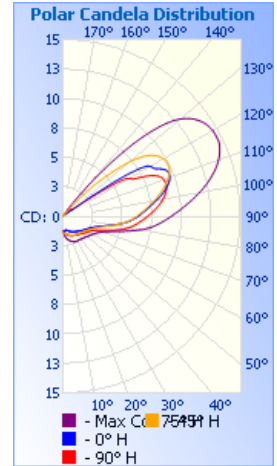

Project: _____ Type: _____

Name: _____ Date: _____

PHOTOMETRICS:

10282

10283

10284

Illuminance at a Distance

	Center Beam fc	Beam Width	
2.5ft	4.38 fc	18.3 ft	18.7 ft
5.0ft	1.10 fc	36.6 ft	37.4 ft
7.5ft	0.49 fc	54.9 ft	56.2 ft
10.0ft	0.27 fc	73.1 ft	74.9 ft
12.5ft	0.18 fc	91.4 ft	93.6 ft
15.0ft	0.12 fc	109.7 ft	112.3 ft

■ Vert. Spread: 149.4°
■ Horiz. Spread: 150.1°

Illuminance at a Distance

	Center Beam fc	Beam Width	
2.5ft	35.1 fc	2.6 ft	2.5 ft
5.0ft	8.77 fc	5.1 ft	5.1 ft
7.5ft	3.90 fc	7.7 ft	7.6 ft
10.0ft	2.19 fc	10.2 ft	10.2 ft
12.5ft	1.40 fc	12.8 ft	12.7 ft
15.0ft	0.97 fc	15.3 ft	15.2 ft

■ Vert. Spread: 54.2°
■ Horiz. Spread: 53.9°

Illuminance at a Distance

	Center Beam fc	Beam Width	
2.5ft	0.21 fc	4.9 ft	2.3 ft
5.0ft	0.05 fc	9.8 ft	4.6 ft
7.5ft	0.02 fc	14.7 ft	6.9 ft
10.0ft	0.01 fc	19.6 ft	9.3 ft
12.5ft	0.01 fc	24.5 ft	11.6 ft
15.0ft	0.01 fc	29.4 ft	13.9 ft