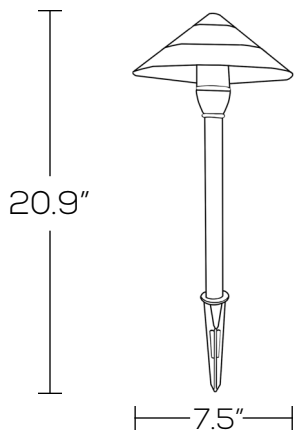

Project: _____ Type: _____

Name: _____ Date: _____

PHOTOMETRICS:

10282

10283

10284

Illuminance at a Distance

	Center Beam fc	Beam Width	
2.5ft	4.38 fc	18.3 ft	18.7 ft
5.0ft	1.10 fc	36.6 ft	37.4 ft
7.5ft	0.49 fc	54.9 ft	56.2 ft
10.0ft	0.27 fc	73.1 ft	74.9 ft
12.5ft	0.18 fc	91.4 ft	93.6 ft
15.0ft	0.12 fc	109.7 ft	112.3 ft

■ Vert. Spread: 149.4°
■ Horiz. Spread: 150.1°

Illuminance at a Distance

	Center Beam fc	Beam Width	
2.5ft	35.1 fc	2.6 ft	2.5 ft
5.0ft	8.77 fc	5.1 ft	5.1 ft
7.5ft	3.90 fc	7.7 ft	7.6 ft
10.0ft	2.19 fc	10.2 ft	10.2 ft
12.5ft	1.40 fc	12.8 ft	12.7 ft
15.0ft	0.97 fc	15.3 ft	15.2 ft

■ Vert. Spread: 54.2°
■ Horiz. Spread: 53.9°

Illuminance at a Distance

	Center Beam fc	Beam Width	
2.5ft	0.21 fc	4.9 ft	2.3 ft
5.0ft	0.05 fc	9.8 ft	4.6 ft
7.5ft	0.02 fc	14.7 ft	6.9 ft
10.0ft	0.01 fc	19.6 ft	9.3 ft
12.5ft	0.01 fc	24.5 ft	11.6 ft
15.0ft	0.01 fc	29.4 ft	13.9 ft

■ Vert. Spread: 88.9°
■ Horiz. Spread: 49.7°

DIMENSIONS:

10282

10283

10284

LNDX

LED ALUMINUM
LANDSCAPE
LIGHT

Project: _____ Type: _____