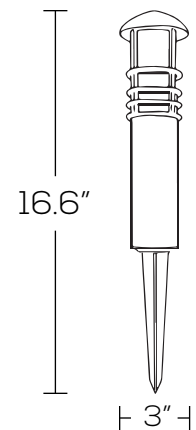

Project: _____ Type: _____

Name: _____ Date: _____

PHOTOMETRICS:

10282

10283

10284

Illuminance at a Distance

	Center Beam fc	Beam Width	
2.5ft	4.38 fc	18.3 ft	18.7 ft
5.0ft	1.10 fc	36.6 ft	37.4 ft
7.5ft	0.49 fc	54.9 ft	56.2 ft
10.0ft	0.27 fc	73.1 ft	74.9 ft
12.5ft	0.18 fc	91.4 ft	93.6 ft
15.0ft	0.12 fc	109.7 ft	112.3 ft

■ Vert. Spread: 149.4°
■ Horiz. Spread: 150.1°

Illuminance at a Distance

	Center Beam fc	Beam Width	
2.5ft	35.1 fc	2.6 ft	2.5 ft
5.0ft	8.77 fc	5.1 ft	5.1 ft
7.5ft	3.90 fc	7.7 ft	7.6 ft
10.0ft	2.19 fc	10.2 ft	10.2 ft
12.5ft	1.40 fc	12.8 ft	12.7 ft
15.0ft	0.97 fc	15.3 ft	15.2 ft

■ Vert. Spread: 54.2°
■ Horiz. Spread: 53.9°

Illuminance at a Distance

	Center Beam fc	Beam Width	
2.5ft	0.21 fc	4.9 ft	2.3 ft
5.0ft	0.05 fc	9.8 ft	4.6 ft
7.5ft	0.02 fc	14.7 ft	6.9 ft
10.0ft	0.01 fc	19.6 ft	9.3 ft
12.5ft	0.01 fc	24.5 ft	11.6 ft
15.0ft	0.01 fc	29.4 ft	13.9 ft

■ Vert. Spread: 88.9°
■ Horiz. Spread: 49.7°

DIMENSIONS:

10282

10283

10284

LNDX

LED ALUMINUM
LANDSCAPE
LIGHT

Project: _____ Type: _____