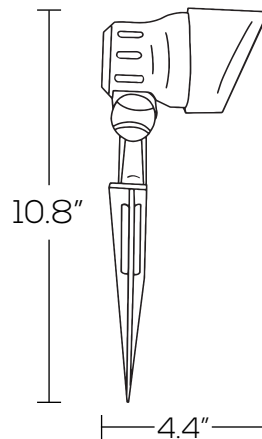

Project: _____ Type: _____

Name: _____ Date: _____

PHOTOMETRICS:

10282

10283

10284

Illuminance at a Distance

	Center Beam fc	Beam Width	
2.5ft	4.38 fc	18.3 ft	18.7 ft
5.0ft	1.10 fc	36.6 ft	37.4 ft
7.5ft	0.49 fc	54.9 ft	56.2 ft
10.0ft	0.27 fc	73.1 ft	74.9 ft
12.5ft	0.18 fc	91.4 ft	93.6 ft
15.0ft	0.12 fc	109.7 ft	112.3 ft

■ Vert. Spread: 149.4°
■ Horiz. Spread: 150.1°

Illuminance at a Distance

	Center Beam fc	Beam Width	
2.5ft	35.1 fc	2.6 ft	2.5 ft
5.0ft	8.77 fc	5.1 ft	5.1 ft
7.5ft	3.90 fc	7.7 ft	7.6 ft
10.0ft	2.19 fc	10.2 ft	10.2 ft
12.5ft	1.40 fc	12.8 ft	12.7 ft
15.0ft	0.97 fc	15.3 ft	15.2 ft

■ Vert. Spread: 54.2°
■ Horiz. Spread: 53.9°

Illuminance at a Distance

	Center Beam fc	Beam Width	
2.5ft	0.21 fc	4.9 ft	2.3 ft
5.0ft	0.05 fc	9.8 ft	4.6 ft
7.5ft	0.02 fc	14.7 ft	6.9 ft
10.0ft	0.01 fc	19.6 ft	9.3 ft
12.5ft	0.01 fc	24.5 ft	11.6 ft
15.0ft	0.01 fc	29.4 ft	13.9 ft

■ Vert. Spread: 88.9°
■ Horiz. Spread: 49.7°

DIMENSIONS:

10282

10283

10284

LNDX

LED ALUMINUM
LANDSCAPE
LIGHT

Project: _____ Type: _____