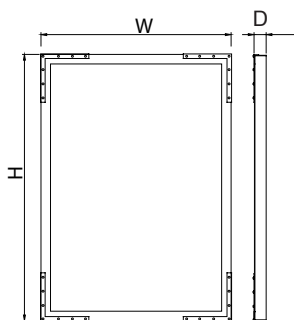

Features:

- Copper free mirror with safety film back
- Antique designed Stainless Steel frame PVD finish

Item Code	Width	Height	Depth
SES-5070S	19.7"	27.6"	1.3"
SES-6080S	23.6"	31.5"	1.3"
SES-1070S	39.4"	27.6"	1.3"
SES-1270S	47.2"	27.6"	1.3"