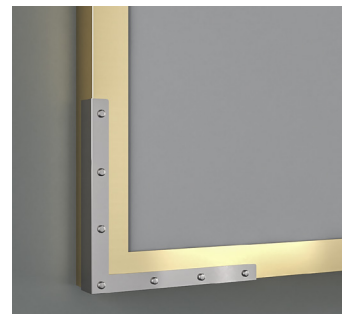

AGED BRASS + ANTIQUE BRONZE

BRUSHED PEWTER + IRON BLACK

AGED BRASS + POLISHED STAINLESS
STEEL

BRASS + POLISHED STAINLESS STEEL

Features:

- Copper free mirror with safety film back
- Antique designed Stainless Steel frame PVD finish

Item Code	Width	Height	Depth
SES-5070S	19.7"	27.6"	1.3"
SES-6080S	23.6"	31.5"	1.3"
SES-1070S	39.4"	27.6"	1.3"
SES-1270S	47.2"	27.6"	1.3"