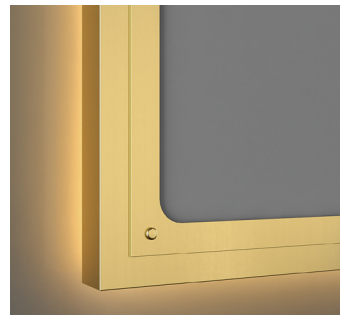

ANTIQUÉ BRONZE

IRON BLACK

POLISHED STAINLESS STEEL

BRASS

Features:

- Copper free mirror with safety film back
- Antique designed Stainless Steel frame PVD finish
- LED color temperature changing 2700-6500K
- Heating pad
- Sensor switch
- IP44 rating

Item Code	Width	Height	Depth
SES-5070S	19.7"	27.6"	1.3"
SES-6080S	23.6"	31.5"	1.3"
SES-1070S	39.4"	27.6"	1.3"
SES-1270S	47.2"	27.6"	1.3"