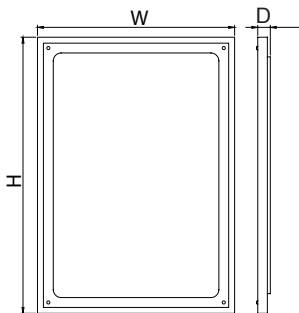

Item Code	Width	Height	Depth
SES-5070S	19.7"	27.6"	1.3"
SES-6080S	23.6"	31.5"	1.3"
SES-1070S	39.4"	27.6"	1.3"
SES-1270S	47.2"	27.6"	1.3"